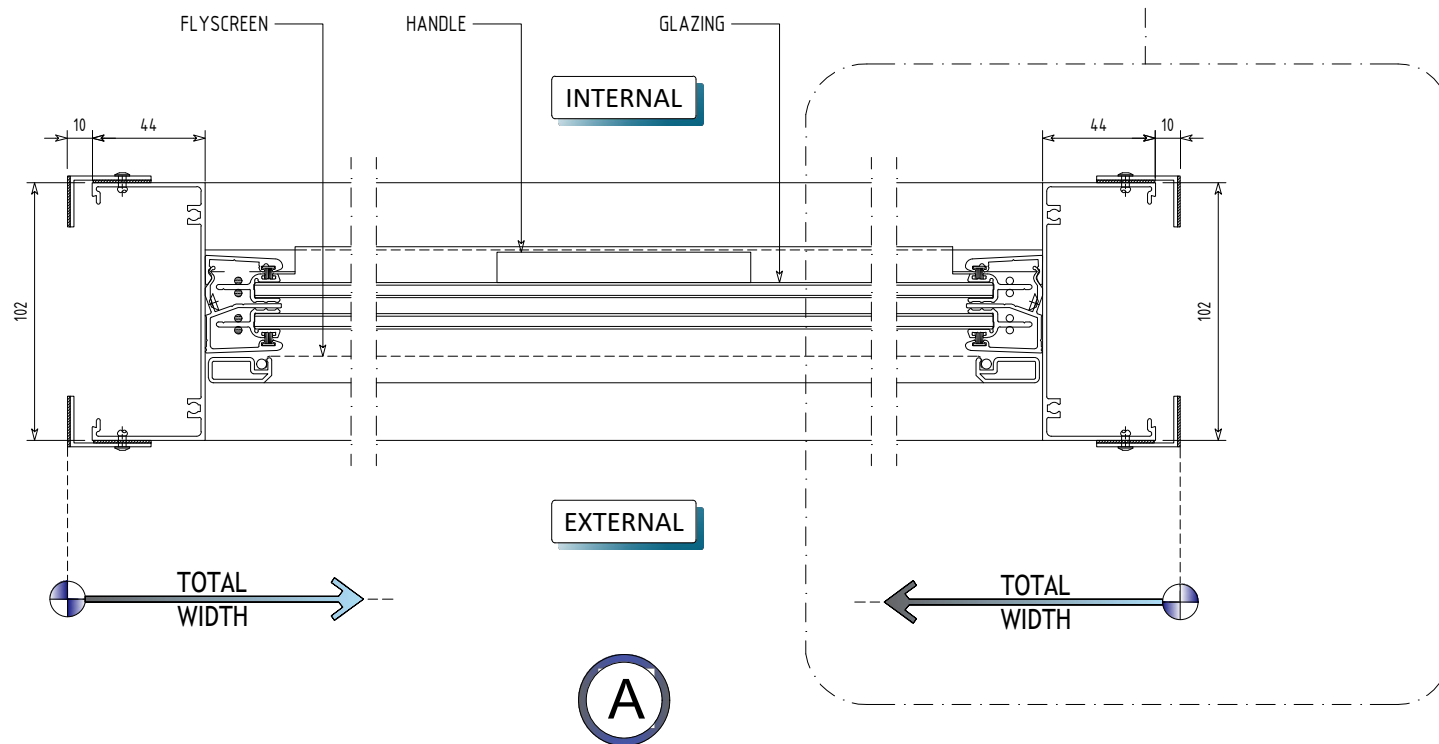

**SUB-JAMB
OPTION**

Copyright © 2018 DGA Windows Australasia

ANEETA SASHLESS DOUBLE HUNG WINDOW

- 100mm Outer Frame including Sub-Head, Sub-Sill and L-angles to Jamb (Sub-Jamb Option) for Post-Fit installation.
- Single glazed.
- Flyscreens available.
- Various configurations available.