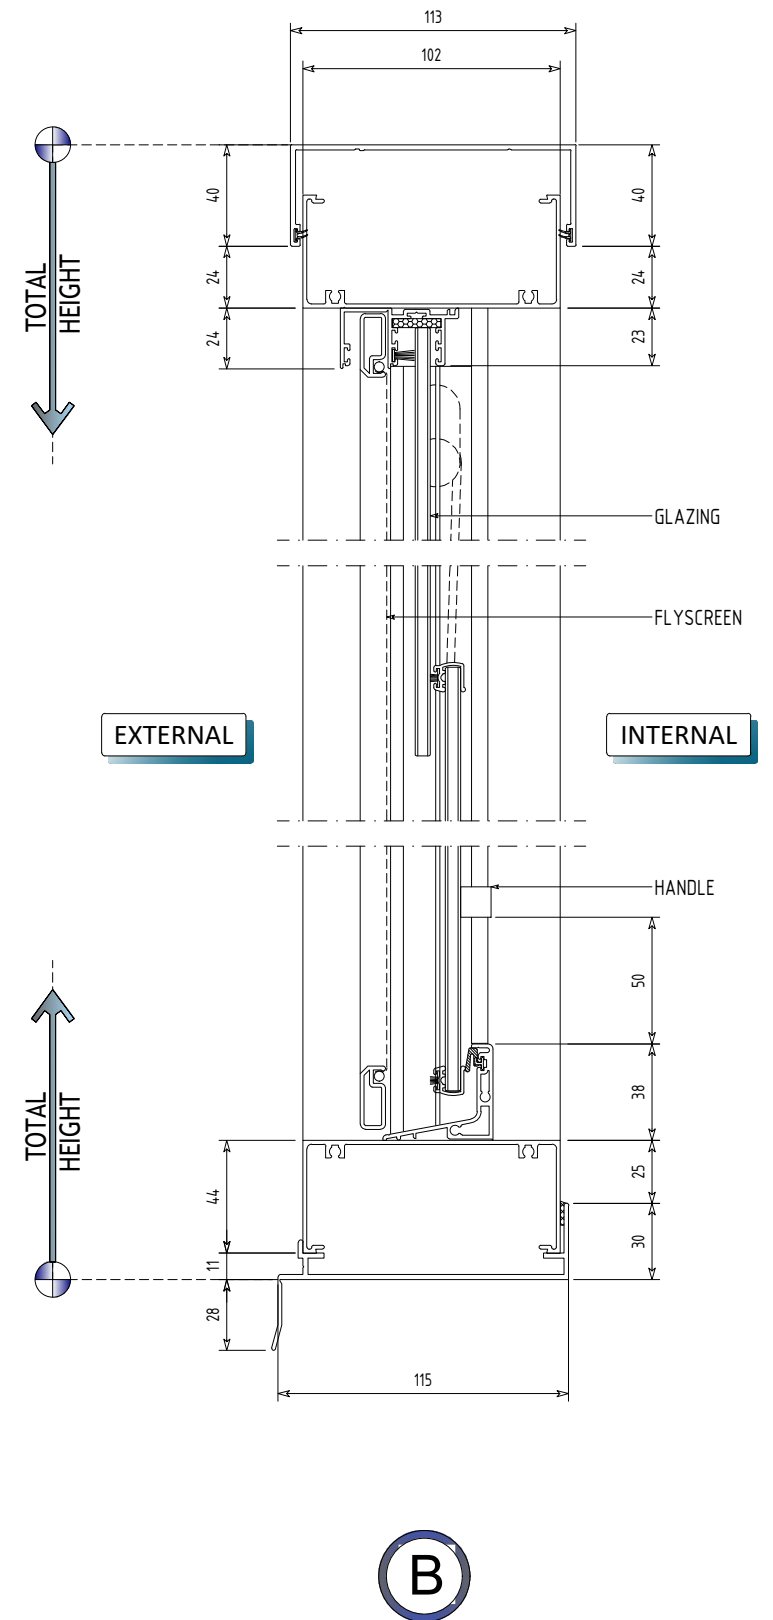

**SUB-JAMB
OPTION**

Copyright © 2018 DGA Windows Australasia

ANEETA SASHLESS DOUBLE HUNG WINDOW

- 100mm Outer Frame including Sub-Head, Sub-Sill and L-angles to Jamb (Sub-Jamb Option) for Post-Fit installation.
- Single glazed.
- Flyscreens available.
- Various configurations available.