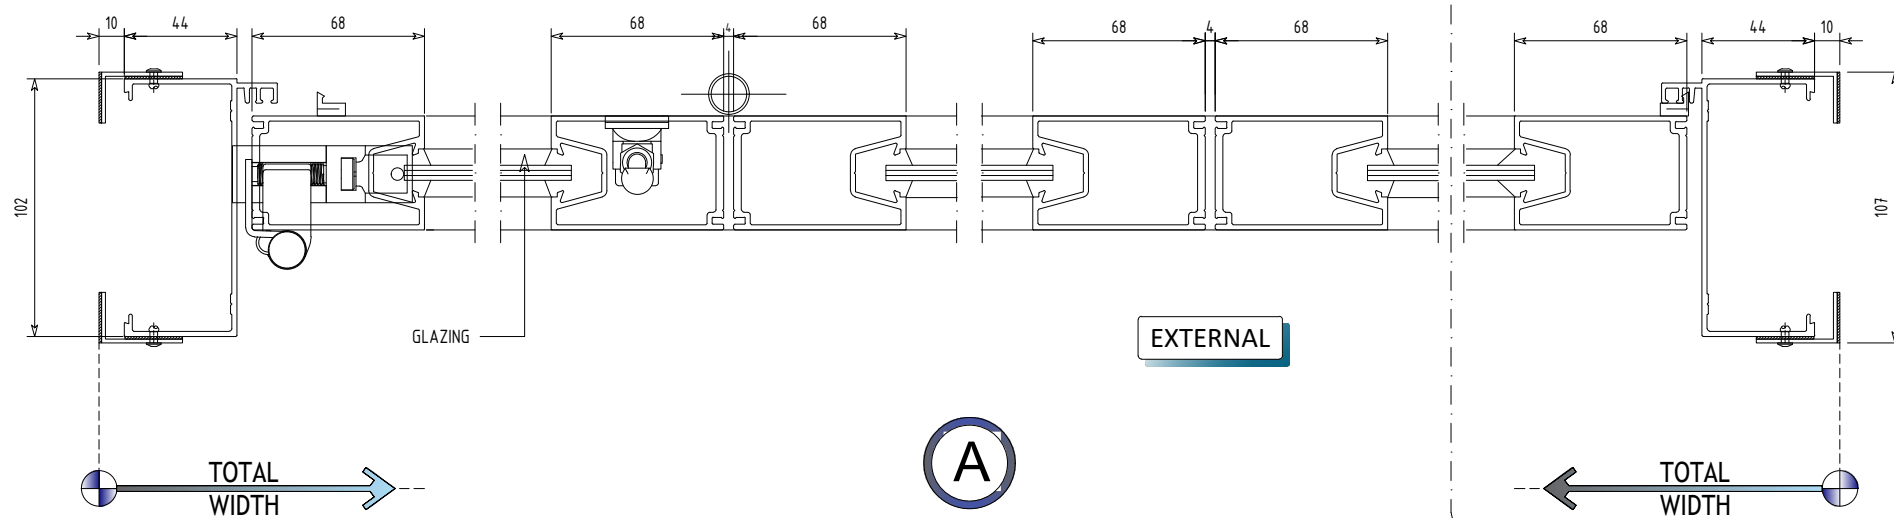

**Sub-Jamb
OPTION**

A
STANDARD DETAIL

Copyright © 2018 DGA Windows Australasia

COMMERCIAL BI-FOLD DOOR

- Standard frame including Sub-Head, Sub-Sill and L-angles to Jamb (Sub-Jamb Option) for Post-Fit installation.
- Single glazed and Double glazed options.
- Various configurations available.