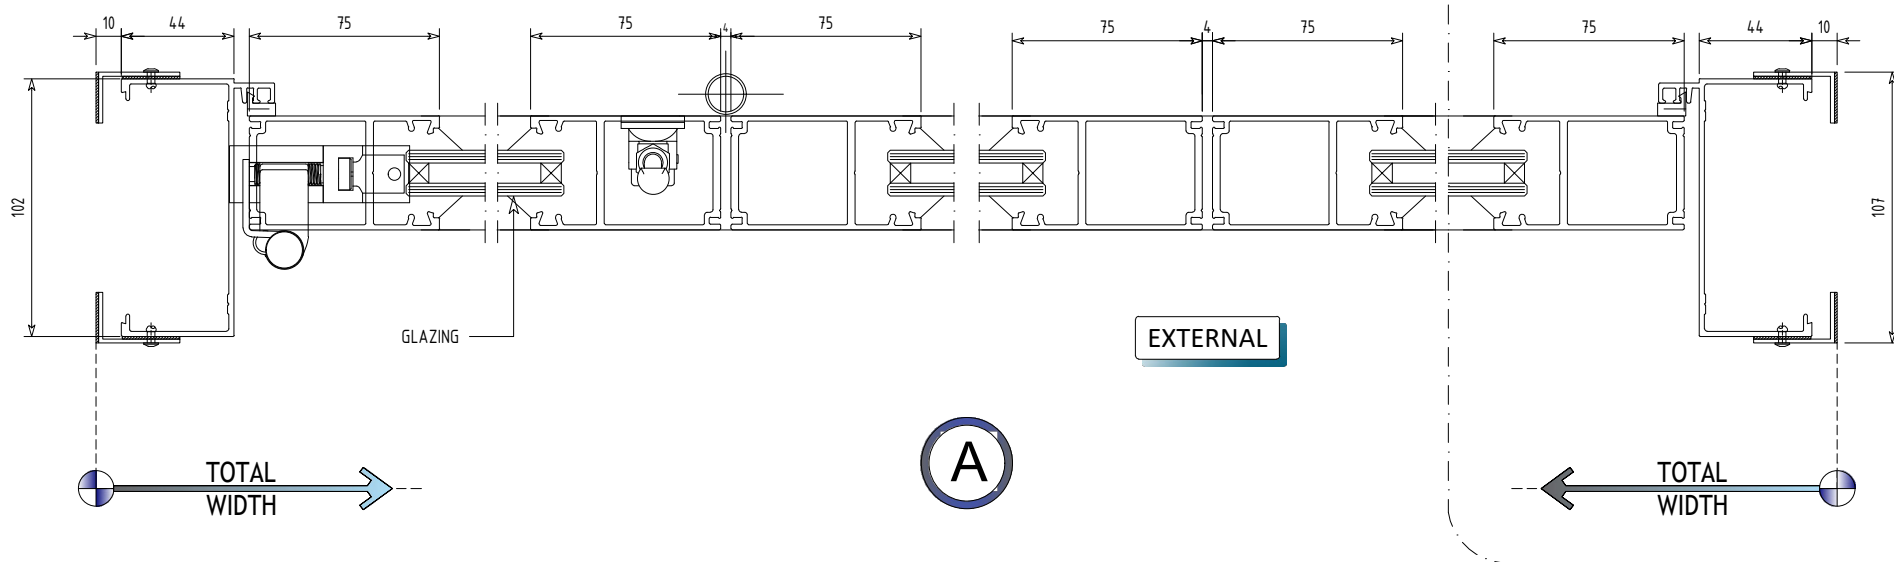

**STANDARD DETAIL  
(DOUBLE GLAZED)**

**Sub-Jamb  
OPTION**

Copyright © 2018 DGA Windows Australasia

**COMMERCIAL BI-FOLD DOOR**

- Standard frame including Sub-Head, Sub-Sill and L-angles to Jamb (Sub-Jamb Option) for Post-Fit installation.
- Double glazed.
- Various configurations available.