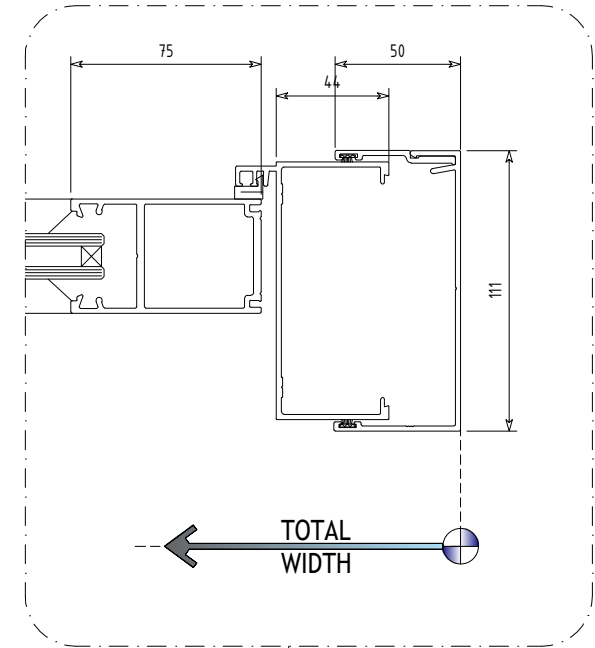

**STANDARD DETAIL  
(DOUBLE GLAZED)**

**Sub-Jamb  
OPTION**

Copyright © 2018 DGA Windows Australasia

**COMMERCIAL BI-FOLD DOOR**

- Standard frame including Sub-Head, Sub-Sill and L-angles to Jamb (Sub-Jamb Option) for Post-Fit installation.
- Double glazed.
- Various configurations available.