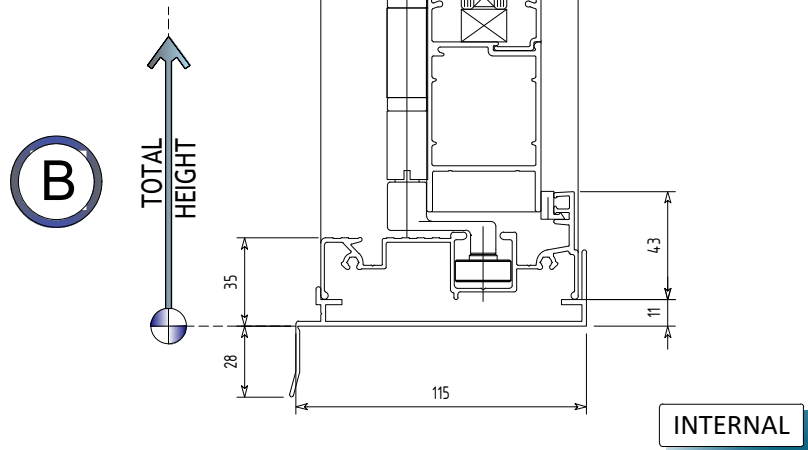

**STANDARD DETAIL  
(DOUBLE GLAZED)**

**Sub-Jamb  
OPTION**

Copyright © 2018 DGA Windows Australasia

**COMMERCIAL BI-FOLD DOOR**

- Standard frame including Sub-Head, Sub-Sill and L-angles to Jamb (Sub-Jamb Option) for Post-Fit installation.
- Double glazed.
- Various configurations available.