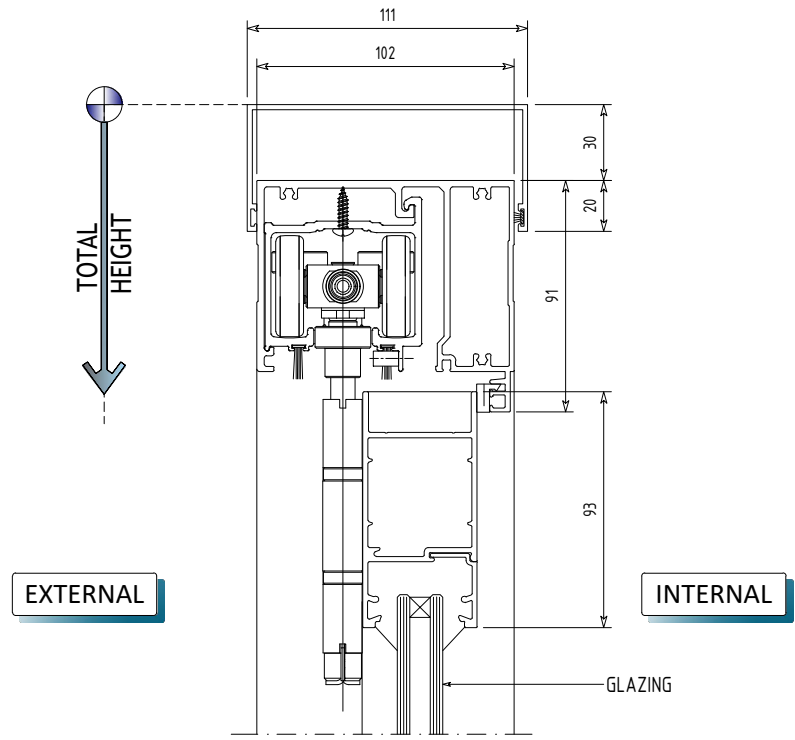

**STANDARD DETAIL  
(DOUBLE GLAZED)**

**Sub-Jamb  
OPTION**

Copyright © 2018 DGA Windows Australasia

**COMMERCIAL BI-FOLD DOOR**

- Standard frame including Sub-Head, Sub-Sill and L-angles to Jamb (Sub-Jamb Option) for Post-Fit installation.
- Double glazed.
- Various configurations available.