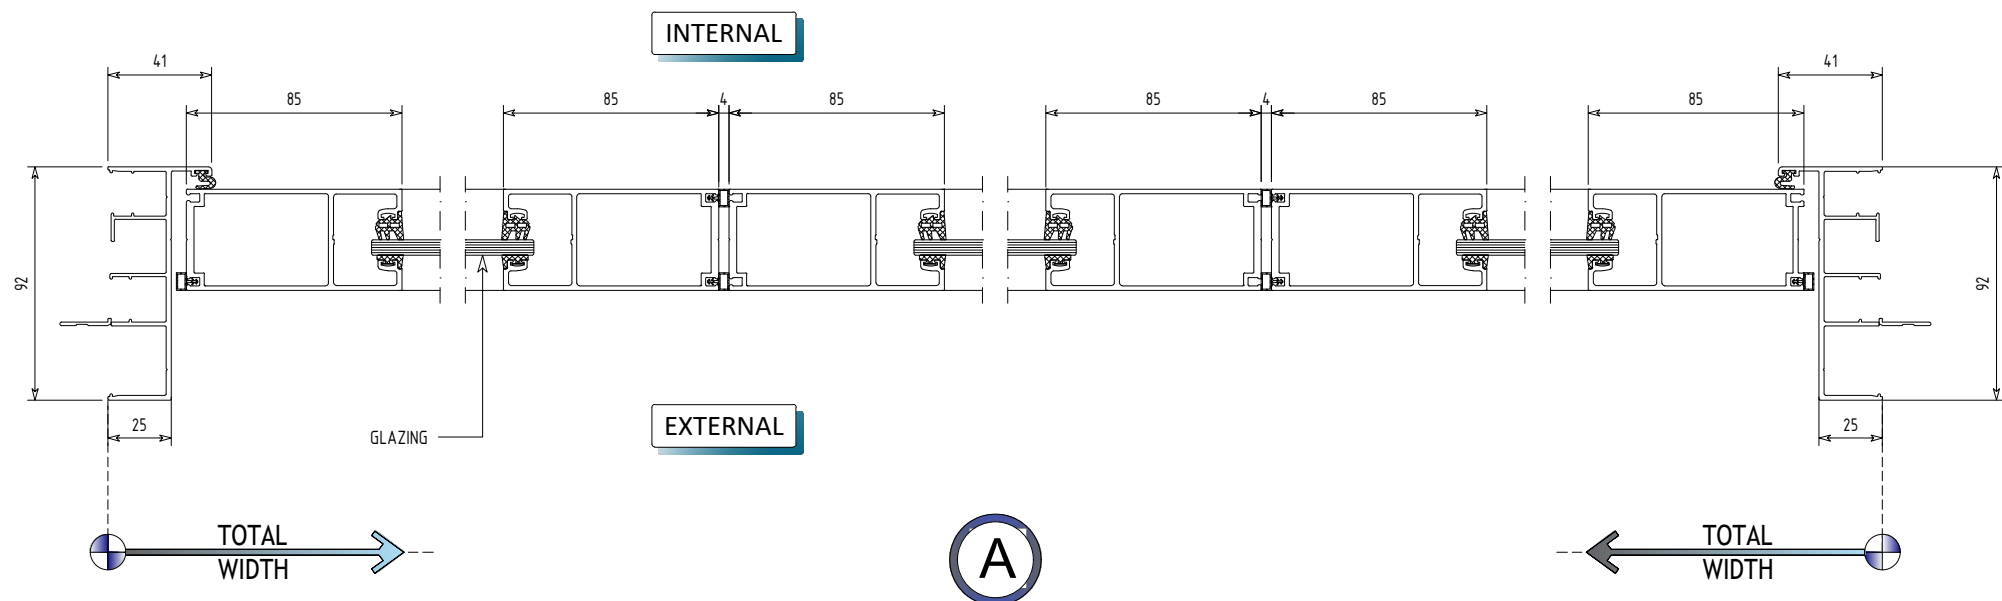

**Recessed Channel Track
OPTION**

Copyright © 2018 DGA Windows Australasia

RESIDENTIAL BI-FOLD DOOR

- Standard frame including Brick Fin for Brick-in installation
- Single glazed and Double glazed options.
- Recessed Channel Track options.
- Various configurations available.

STANDARD DETAILS