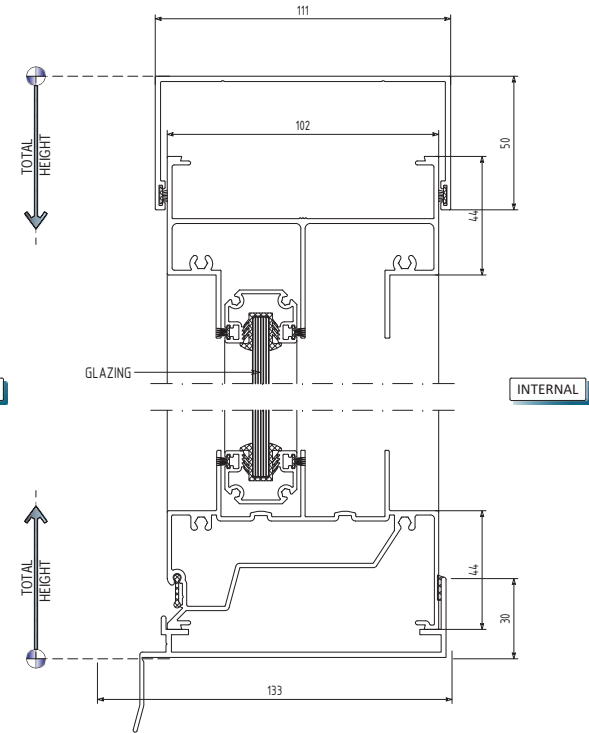

B

INTERNAL

GLAZING

FLYSCREEN

TOTAL WIDTH

TOTAL WIDTH

EXTERNAL

A

Double Glazing AUSTRALASIA
 3 Chalkley Place Phone: (08) 9272 3535
 Bayswater WA 6053 Fax: (08) 9370 3453

COMMERCIAL SLIDING WINDOW
 Standard Frame Including Sub-Head, Sub-Sill and Sub-Jamb
 for Post-Fit Installation.
 Various Adapters & Trims Are Available.