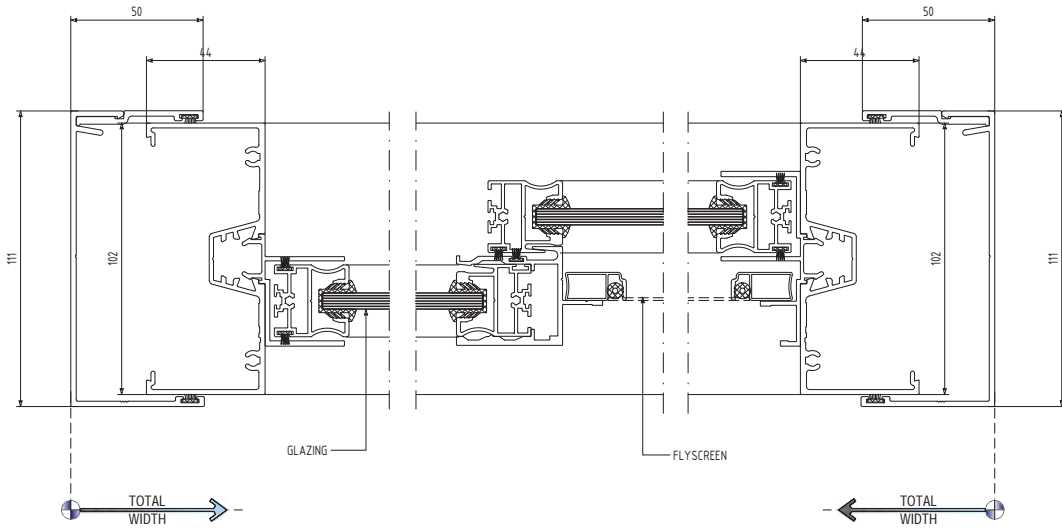

B

INTERNAL

GLAZING

FLYSCREEN

TOTAL WIDTH

TOTAL WIDTH

EXTERNAL

A

Double Glazing AUSTRALASIA
 3 Chalkley Place Phone: (08) 9272 3535
 Bayswater WA 6053 Fax: (08) 9370 3453

COMMERCIAL SLIDING WINDOW
 Standard Frame Including Sub-Head, Sub-Sill and Sub-Jamb
 for Post-Fit Installation.
 Various Adapters & Trims Are Available.